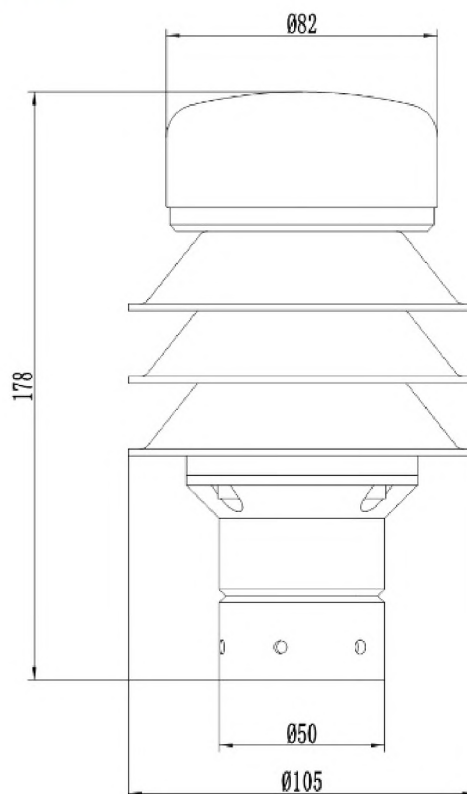

Киргизия (996)312-96-26-47

Россия (495)268-04-70

Казахстан (772)734-952-31

<https://chaosensor.nt-rt.ru> || crx@nt-rt.ru

Радар-датчик осадков

Dimension

Type of precipitation	No precipitation, Rain, Snow, Hail
Measurement surface	8cm ²
Measurement Range	0.01-200mm/hour (liquid precipitation)
Accuracy	±10% of the measured value for liquid precipitation
Measuring drop size range	0.5-5.0mm
Resolution	0.1mm
Sample rate	1 time per second
Communication interface	RS485, RS232
Protocol	ModBus, NMEA-0183, ASCII
Voltage	DC7-30V; 130mA@12V
Operating Temperature	-40°C - +70°C
Operating Humidity	0-100%
Size	Ø105 * 178mm
Material	Aluminum alloy +ABS
Weight	0.45kg