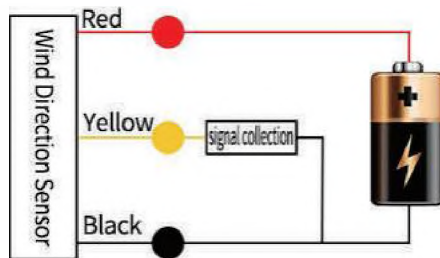

Киргизия (996)312-96-26-47

Россия (495)268-04-70

Казахстан (772)734-952-31

<https://chaosensor.nt-rt.ru> || crx@nt-rt.ru

Осадкомер из поликарбоната с опрокидывающимся ковшом

Polycarbon tipping bucket rain gauge

Rain port size :D200mm
 Sharp edge Angle: 40°~45°
 Resolution: 0.2 mm / 0.5 mm
 Rain intensity range: 0mm~4mm/min (maximum rain intensity allowed through 8mm/min)
 Accuracy :≤ 3% soil
 Output signal: A: voltage signal (0~2V/0~5V/0~10V)
 B: 4~20mA (current loop)
 C: RS485 (standard Modbus-RTU protocol)
 D: Pulse signal (one pulse represents 0.2mm/0.5mm rainfall)
 Power supply voltage: 5~24V DC (output signal is 0~2V, RS485)
 12~ 24V DC (output signal is 0~5V/0~10V/4~20mA)
 Operating temperature: 0°C~70°C (optional heating function, as low as -40 °C)
 Operating humidity: < 100% (no condensation)