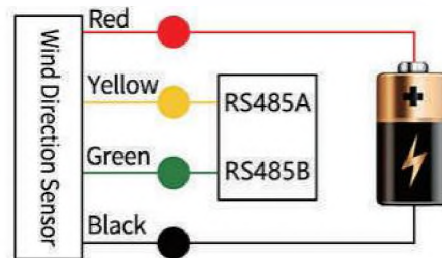

(RS485)

Алматы (7273)495-231
Ангарск (3955)60-70-56
Архангельск (8182)63-90-72
Астрахань (8512)99-46-04
Барнаул (3852)73-04-60
Белгород (4722)40-23-64
Благовещенск (4162)22-76-07
Брянск (4832)59-03-52
Владивосток (423)249-28-31
Владикавказ (8672)28-90-48
Владимир (4922) 49-43-18
Волгоград (844)278-03-48
Вологда (8172)26-41-59
Воронеж (473)204-51-73
Екатеринбург (343)384-55-89

Ижевск (3412)26-03-58
Иваново (4932)77-34-06
Иркутск (395)279-98-46
Казань (843)206-01-48
Калининград (4012)72-03-81
Калуга (4842)92-23-67
Кемерово (3842)65-04-62
Киров (8332)68-02-04
Коломна (4966)23-41-49
Кострома (4942)77-07-48
Краснодар (861)203-40-90
Красноярск (391)204-63-61
Курск (4712)77-13-04
Курган (3522)50-90-47
Липецк (4742)52-20-81

Киргизия (996)312-96-26-47

Магнитогорск (3519)55-03-13
Москва (495)268-04-70
Мурманск (8152)59-64-93
Набережные Челны (8552)20-53-41
Нижний Новгород (831)429-08-12
Новокузнецк (3843)20-46-81
Ноябрьск (3496)41-32-12
Новосибирск (383)227-86-73
Омск (3812)21-46-40
Орел (4862)44-53-42
Оренбург (3532)37-68-04
Пенза (8412)22-31-16
Петрозаводск (8142)55-98-37
Псков (8112)59-10-37
Пермь (342)205-81-47

Россия (495)268-04-70

Ростов-на-Дону (863)308-18-15
Рязань (4912)46-61-64
Самара (846)206-03-16
Саранск (8342)22-96-24
Санкт-Петербург (812)309-46-40
Саратов (845)249-38-78
Севастополь (8692)22-31-93
Симферополь (3652)67-13-56
Смоленск (4812)29-41-54
Сочи (862)225-72-31
Ставрополь (8652)20-65-13
Сыктывкар (8212)25-95-17
Сургут (3462)77-98-35
Тамбов (4752)50-40-97
Тверь (4822)63-31-35

Казахстан (772)734-952-31

Тольяти (8482)63-91-07
Томск (3822)98-41-53
Тула (4872)33-79-87
Улан-Удэ (3012)59-97-51
Ульяновск (8422)24-23-59
Уфа (347)229-48-12
Хабаровск (4212)92-98-04
Чебоксары (8352)28-53-07
Челябинск (351)202-03-61
Череповец (8202)49-02-64
Чита (3022)38-34-83
Якутск (4112)23-90-97
Ярославль (4852)69-52-93