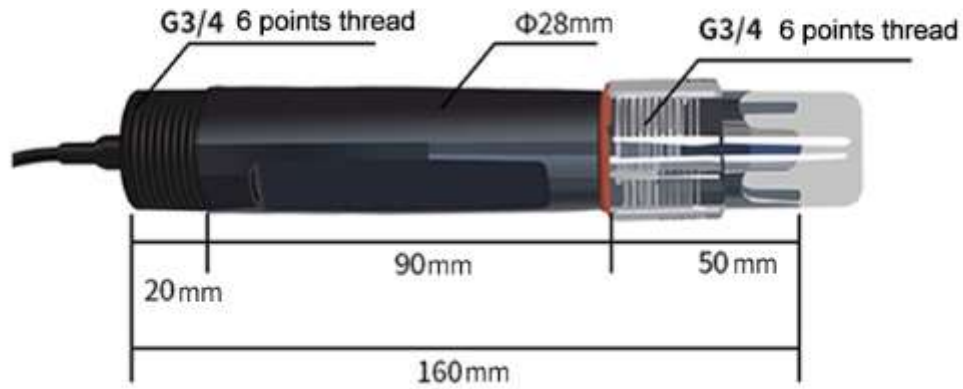

## Specification

Technical Parameters	
Measuring Range	0 ~ 14pH
Accuracy	±0.02pH
Resolution	0.01pH

1

Use three-point calibration to get more accurate data.

Axial capacitor filtering is used inside the sensor. 100M resistance increases impedance and enhances stability.

# 600V Lightning Protection Standard (Modbus-RTU) Protocol

Датчик температуры и влажности почвы

Temperature Sensing Point at Tip of Probe

Physical parameters	
Probe Specifications	55mm, Ø3mm
Probe Material	316L Stainless Steel
Sealing Material	ABS Engineering Plastics, Epoxy Resin, Waterproof Grade IP68
Cable Specifications	Standard 2 meters ( Other cable lengths can be customized, up to 1200 meters )