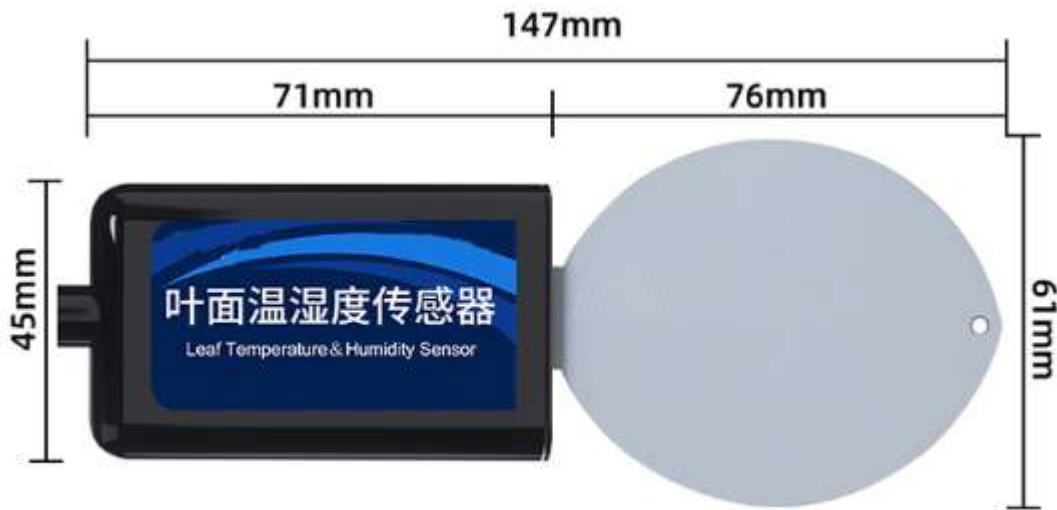

Трубчатый встроенный датчик температуры и влажности почвы

Алматы (7273)495-231
Ангарск (3955)60-70-56
Архангельск (8182)63-90-72
Астрахань (8512)99-46-04
Барнаул (3852)73-04-60
Белгород (4722)40-23-64
Благовещенск (4162)22-76-07
Брянск (4832)59-03-52
Владивосток (423)249-28-31
Владикавказ (8672)28-90-48
Владимир (4922)49-43-18
Волгоград (844)278-03-48
Вологда (8172)26-41-59
Воронеж (473)204-51-73
Екатеринбург (343)384-55-89

Ижевск (3412)26-03-58
Иваново (4932)77-34-06
Иркутск (395)279-98-46
Казань (843)206-01-48
Калининград (4012)72-03-81
Калуга (4842)92-23-67
Кемерово (3842)65-04-62
Киров (8332)68-02-04
Коломна (4966)23-41-49
Кострома (4942)77-07-48
Краснодар (861)203-40-90
Красноярск (391)204-63-61
Курск (4712)77-13-04
Курган (3522)50-90-47
Липецк (4742)52-20-81

Киргизия (996)312-96-26-47

Магнитогорск (3519)55-03-13
Москва (495)268-04-70
Мурманск (8152)59-64-93
Набережные Челны (8552)20-53-41
Нижний Новгород (831)429-08-12
Новокузнецк (3843)20-46-81
Ноябрьск (3496)41-32-12
Новосибирск (383)227-86-73
Омск (3812)21-46-40
Орел (4862)44-53-42
Оренбург (3532)37-68-04
Пенза (8412)22-31-16
Петрозаводск (8142)55-98-37
Псков (8112)59-10-37
Пермь (342)205-81-47

Россия (495)268-04-70

Ростов-на-Дону (863)308-18-15
Рязань (4912)46-61-64
Самара (846)206-03-16
Саранск (8342)22-96-24
Санкт-Петербург (812)309-46-40
Саратов (845)249-38-78
Севастополь (8692)22-31-93
Симферополь (3652)67-13-56
Смоленск (4812)29-41-54
Сочи (862)225-72-31
Ставрополь (8652)20-65-13
Сыктывкар (8212)25-95-17
Сургут (3462)77-98-35
Тамбов (4752)50-40-97
Тверь (4822)63-31-35

Казахстан (772)734-952-31