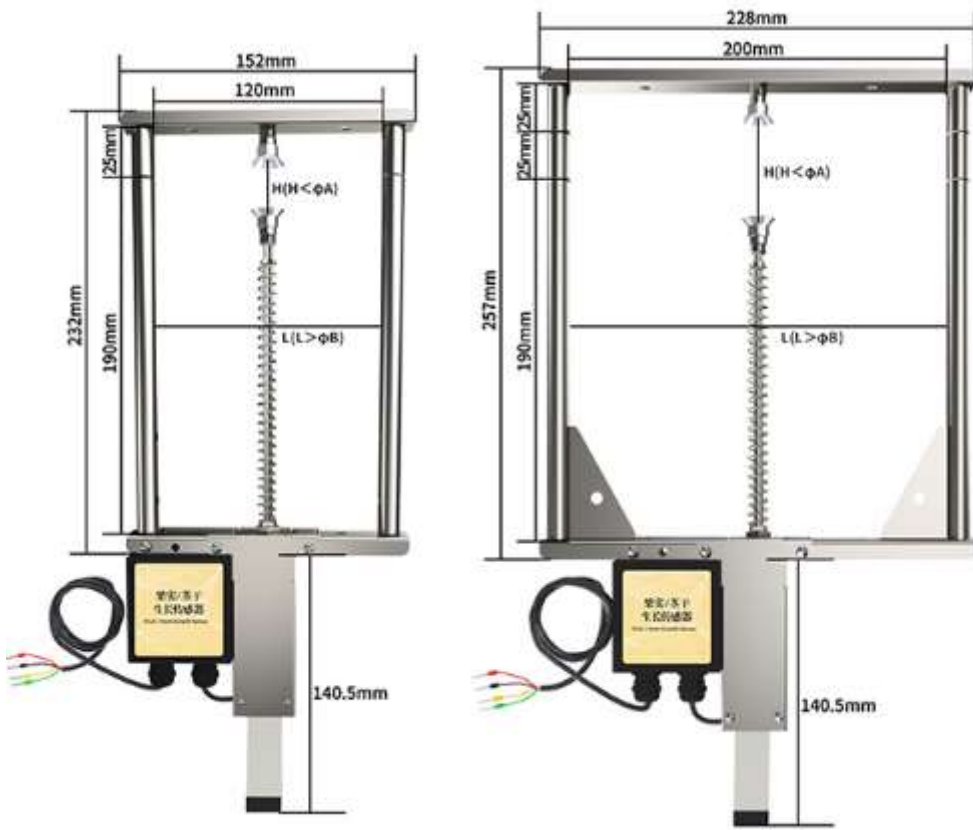

# 600V Lightning Protection Standard (Modbus-RTU) Protocol

Датчик температуры и влажности почвы

Temperature Sensing Point at Tip of Probe

Physical parameters	
Probe Specifications	55mm, Ø3mm
Probe Material	316L Stainless Steel
Sealing Material	ABS Engineering Plastics, Epoxy Resin, Waterproof Grade IP68
Cable Specifications	Standard 2 meters ( Other cable lengths can be customized, up to 1200 meters )

### Датчик роста плодоножки

Measuring Range	0~10mm, 0~15mm, 0~25mm, 0~40mm, 0~50mm, 0~75mm, 0~100mm, 0~125mm, 0~150mm, 0~175mm, 0~200mm
Resolution	0.01mm
Linear Accuracy	±0.1%FS
Maximum Working Speed	5m/s
Using Temperature Range	-40°C ~ 70°C