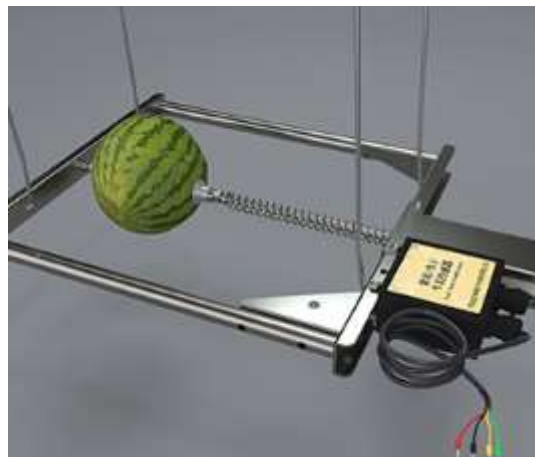

Датчик роста плодоножки

Measuring Range	0~10mm, 0~15mm, 0~25mm, 0~40mm, 0~50mm, 0~75mm, 0~100mm, 0~125mm, 0~150mm, 0~175mm, 0~200mm
Resolution	0.01mm
Linear Accuracy	±0.1%FS
Maximum Working Speed	5m/s
Using Temperature Range	-40°C ~ 70°C