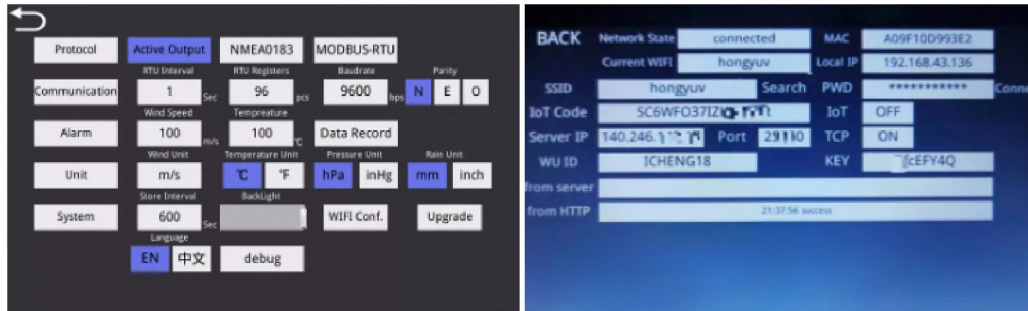

Features

- Min and Max wind indication
- Wind Sector indication
- Wind and Temperature Alarm
- Historical Graph & Changable wind & temp unit
- TCP connection
- Support Weather Underground
- WIFI & SD card supported
- Support HongYuv IoT platform
- Can upload data to your own server or IoT platform

Setting Page

At this setting page, you can configure serial port setting, units of parameters ,warning value, and language

Wifi Setting Page

At this page, you can configure wifi, IoT code,TCP setting, input your WUnderground account.