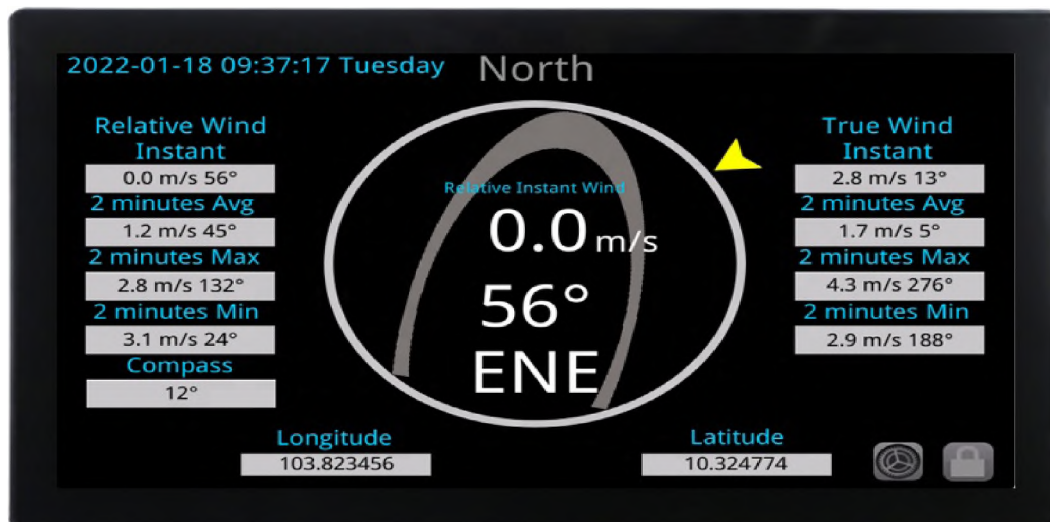

Features

- Min and Max wind indication
- Wind Sector indication
- Wind and Temperature Alarm
- Historical Graph & Changable wind & temp unit
- TCP connection
- Support Weather Underground
- WIFI & SD card supported
- Support HongYuv IoT platform
- Can upload data to your own server or IoT platform