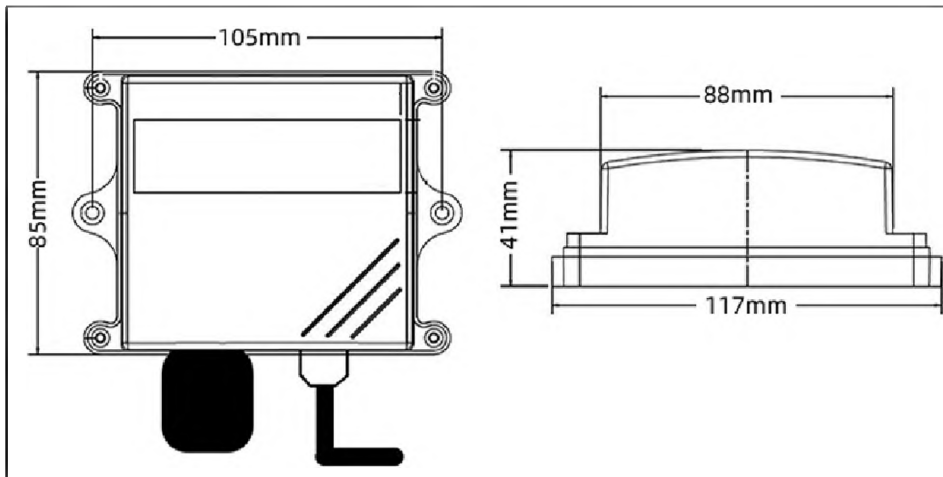

Specification

Technical Parameters	
Measurement Parameters	noise
Unit	dB
Frequency Range	20Hz ~ 12.5KHz
Frequency Weighting	A (weighting)
Precision	±5dB
Resolution	0.1dB

DIMENSIONS

INSTALLATION METHOD

Method One