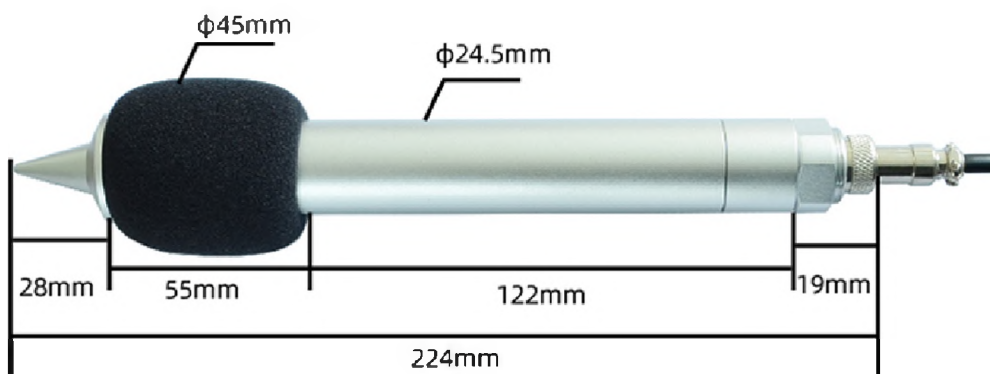

Specification

Technical Parameters	
Measurement Parameters	noise
Unit	dB
Frequency Range	20Hz ~ 12.5KHz
Frequency Weighting	A (weighting)
Precision	±5dB
Resolution	0.1dB

DIMENSIONS