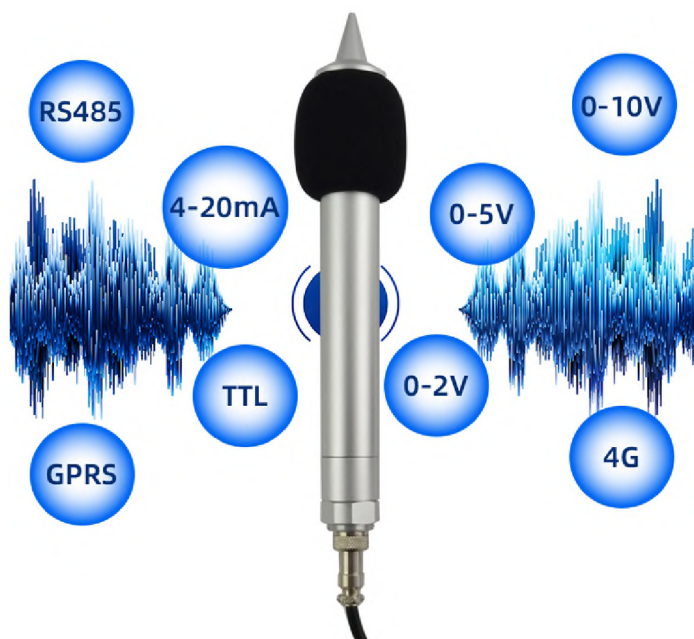

Алматы (7273)495-231
Ангарск (3955)60-70-56
Архангельск (8182)63-90-72
Астрахань (8512)99-46-04
Барнаул (3852)73-04-60
Белгород (4722)40-23-64
Благовещенск (4162)22-76-07
Брянск (4832)59-03-52
Владивосток (423)249-28-31
Владикавказ (8672)28-90-48
Владимир (4922)49-43-18
Волгоград (844)278-03-48
Вологда (8172)26-41-59
Воронеж (473)204-51-73
Екатеринбург (343)384-55-89

Ижевск (3412)26-03-58
Иваново (4932)77-34-06
Иркутск (395)279-98-46
Казань (843)206-01-48
Калининград (4012)72-03-81
Калуга (4842)92-23-67
Кемерово (3842)65-04-62
Киров (8332)68-02-04
Коломна (4966)23-41-49
Кострома (4942)77-07-48
Краснодар (861)203-40-90
Красноярск (391)204-63-61
Курск (4712)77-13-04
Курган (3522)50-90-47
Липецк (4742)52-20-81

Киргизия (996)312-96-26-47

Магнитогорск (3519)55-03-13
Москва (495)268-04-70
Мурманск (8152)59-64-93
Набережные Челны (8552)20-53-41
Нижний Новгород (831)429-08-12
Новокузнецк (3843)20-46-81
Ноябрьск (3496)41-32-12
Новосибирск (383)227-86-73
Омск (3812)21-46-40
Орел (4862)44-53-42
Оренбург (3532)37-68-04
Пенза (8412)22-31-16
Петрозаводск (8142)55-98-37
Псков (8112)59-10-37
Пермь (342)205-81-47

Россия (495)268-04-70

Ростов-на-Дону (863)308-18-15
Рязань (4912)46-61-64
Самара (846)206-03-16
Саранск (8342)22-96-24
Санкт-Петербург (812)309-46-40
Саратов (845)249-38-78
Севастополь (8692)22-31-93
Симферополь (3652)67-13-56
Смоленск (4812)29-41-54
Сочи (862)225-72-31
Ставрополь (8652)20-65-13
Сыктывкар (8212)25-95-17
Сургут (3462)77-98-35
Тамбов (4752)50-40-97
Тверь (4822)63-31-35

Казахстан (772)734-952-31