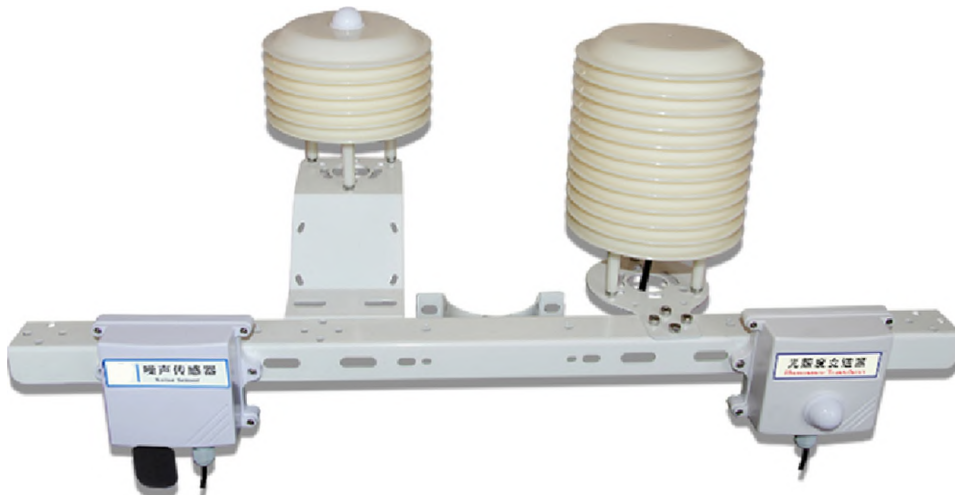

FOUR-CORE WATERPROOF SHIELDED CABLE

Waterproof and Oilproof,
Strong Anti-interference Ability
Stable Signal Transmission

SENSITIVE PROBE

The built-in high-sensitivity probe has high accuracy, good linearity, easy to install, and long transmission distance

Method Two

Cross Arm Vertical Pole Collocation

Used with the company's supporting lacquered mounting plate, bending plate, vertical pole and cross arm.

Method Three

Install to the position of the reserved hole of the waterproof box.