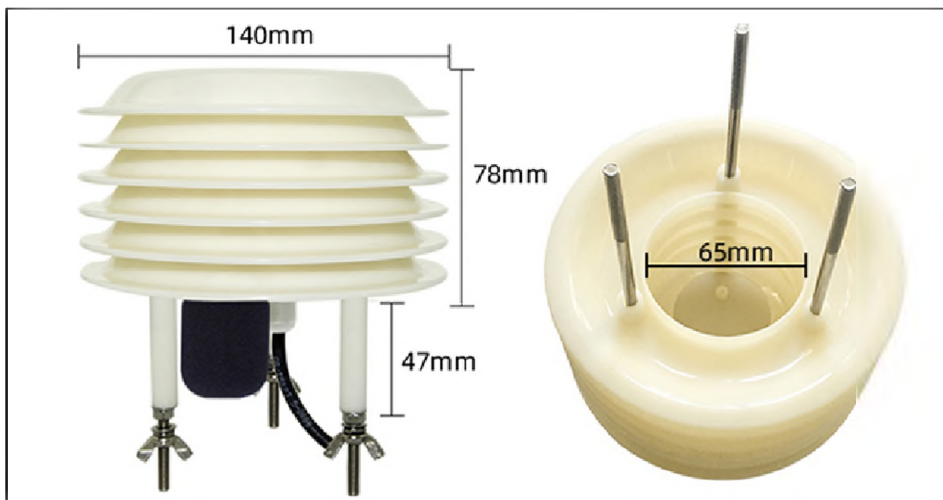

Specification

Technical Parameters	
Measurement Parameters	noise
Unit	dB
Frequency Range	20Hz ~ 12.5KHz
Frequency Weighting	A (weighting)
Precision	±5dB
Resolution	0.1dB

DIMENSIONS