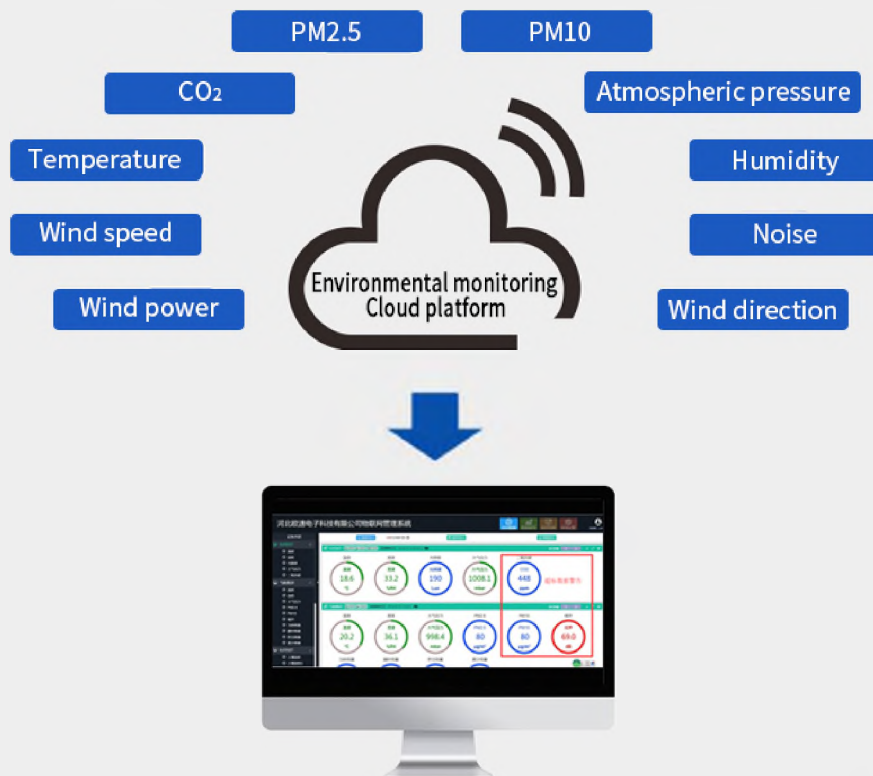

Free cloud platform

Industrial sensor professional cloud

Алматы (7273)495-231
Ангарск (3955)60-70-56
Архангельск (8182)63-90-72
Астрахань (8512)99-46-04
Барнаул (3852)73-04-60
Белгород (4722)40-23-64
Благовещенск (4162)22-76-07
Брянск (4832)59-03-52
Владивосток (423)249-28-31
Владикавказ (8672)28-90-48
Владимир (4922) 49-43-18
Волгоград (844)278-03-48
Вологда (8172)26-41-59
Воронеж (473)204-51-73
Екатеринбург (343)384-55-89

Ижевск (3412)26-03-58
Иваново (4932)77-34-06
Иркутск (395)279-98-46
Казань (843)206-01-48
Калининград (4012)72-03-81
Калуга (4842)92-23-67
Кемерово (3842)65-04-62
Киров (8332)68-02-04
Коломна (4966)23-41-49
Кострома (4942)77-07-48
Краснодар (861)203-40-90
Красноярск (391)204-63-61
Курск (4712)77-13-04
Курган (3522)50-90-47
Липецк (4742)52-20-81

Магнитогорск (3519)55-03-13
Москва (495)268-04-70
Мурманск (8152)59-64-93
Набережные Челны (8552)20-53-41
Нижний Новгород (831)429-08-12
Новокузнецк (3843)20-46-81
Ноябрьск (3496)41-32-12
Новосибирск (383)227-86-73
Омск (3812)21-46-40
Орел (4862)44-53-42
Оренбург (3532)37-68-04
Пенза (8412)22-31-16
Петрозаводск (8142)55-98-37
Псков (8112)59-10-37
Пермь (342)205-81-47

Ростов-на-Дону (863)308-18-15
Рязань (4912)46-61-64
Самара (846)206-03-16
Саранск (8342)22-96-24
Санкт-Петербург (812)309-46-40
Саратов (845)249-38-78
Севастополь (8692)22-31-93
Симферополь (3652)67-13-56
Смоленск (4812)29-41-54
Сочи (862)225-72-31
Ставрополь (8652)20-65-13
Сыктывкар (8212)25-95-17
Сургут (3462)77-98-35
Тамбов (4752)50-40-97
Тверь (4822)63-31-35

Тольяти (8482)63-91-07
Томск (3822)98-41-53
Тула (4872)33-79-87
Тюмень (3452)66-21-18
Улан-Удэ (3012)59-97-51
Ульяновск (8422)24-23-59
Уфа (347)229-48-12
Хабаровск (4212)92-98-04
Чебоксары (8352)28-53-07
Челябинск (351)202-03-61
Череповец (8202)49-02-64
Чита (3022)38-34-83
Якутск (4112)23-90-97
Ярославль (4852)69-52-93

Киргизия (996)312-96-26-47

Россия (495)268-04-70

Казахстан (772)734-952-31

<https://chaosensor.nt-rt.ru> || crx@nt-rt.ru