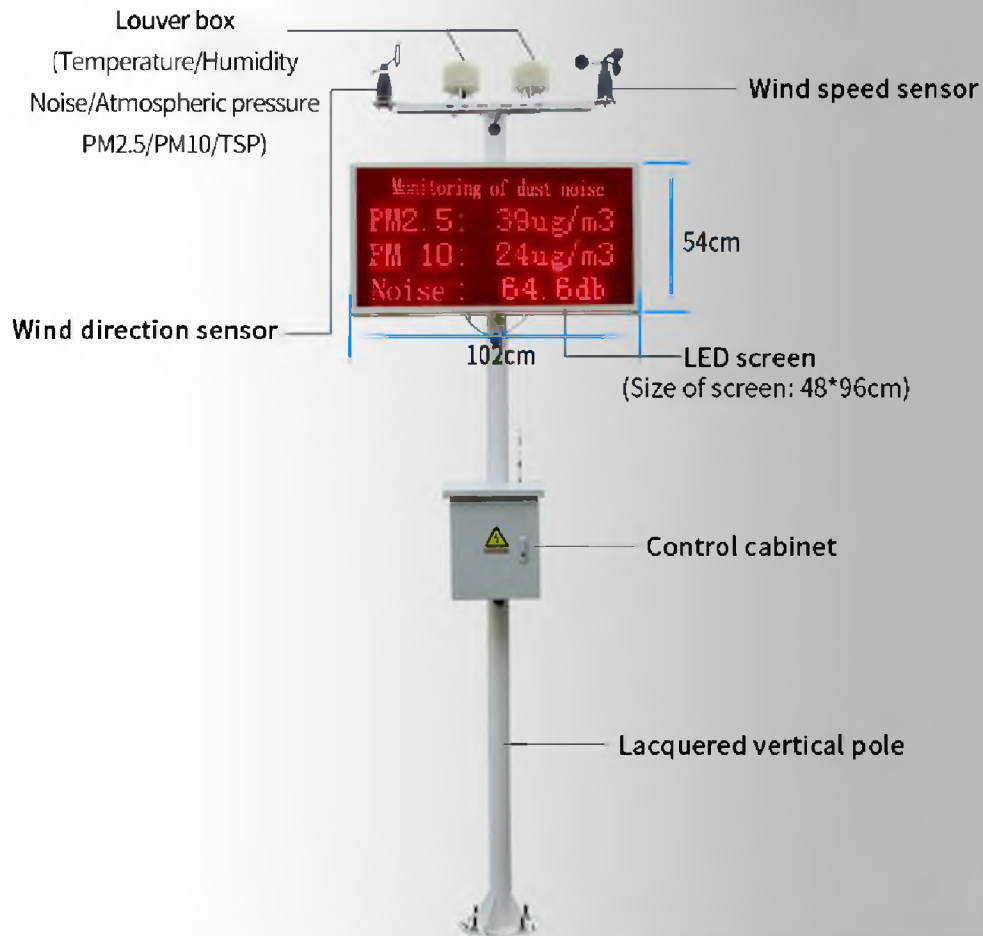

Free linkage equipment

Provide perfect after-sales services

Product information

Structural module/Easier assembly

Specification

Type	Product Name	Parameter Specification
Sensors	PM2.5 Sensor	Measuring Range:0~1000 $\mu\text{g}/\text{m}^3$, High Resolution:1 $\mu\text{g}/\text{m}^3$, High Accuracy: $\pm 3\% \text{F S}$
	PM10 Sensor	Measuring Range:0~1000 $\mu\text{g}/\text{m}^3$, High Resolution:1 $\mu\text{g}/\text{m}^3$, High Accuracy: $\pm 3\% \text{F S}$
	Noise Sensor	Measuring Range:30-130db, High Resolution:0.1db, High Accuracy $\pm 5\text{db}$
	Air Temperature Sensor	Measuring Range:-40~80°C, High Resolution:0.1°C, High Accuracy: $\pm 0.2^\circ\text{C}$
	Air Humidity Sensor	Measuring Range:0~100%RH, High Resolution:0.1%RH, High Accuracy: $\pm 0.3\% \text{RH}$
	Wind Speed Sensor	Measuring Range:0~60m/s, High Resolution:0.1m/s, High Accuracy $\pm 0.3\text{m/s}$
	Wind Direction Sensor	Measuring Range:0~360°, High Resolution:0.1°, High Accuracy: $\pm 1^\circ$
	TSP Sensor	Measuring Range:0~20000 $\mu\text{g}/\text{m}^3$, High Resolution:1 $\mu\text{g}/\text{m}^3$, High Accuracy: $\pm 2\% \text{F S}$