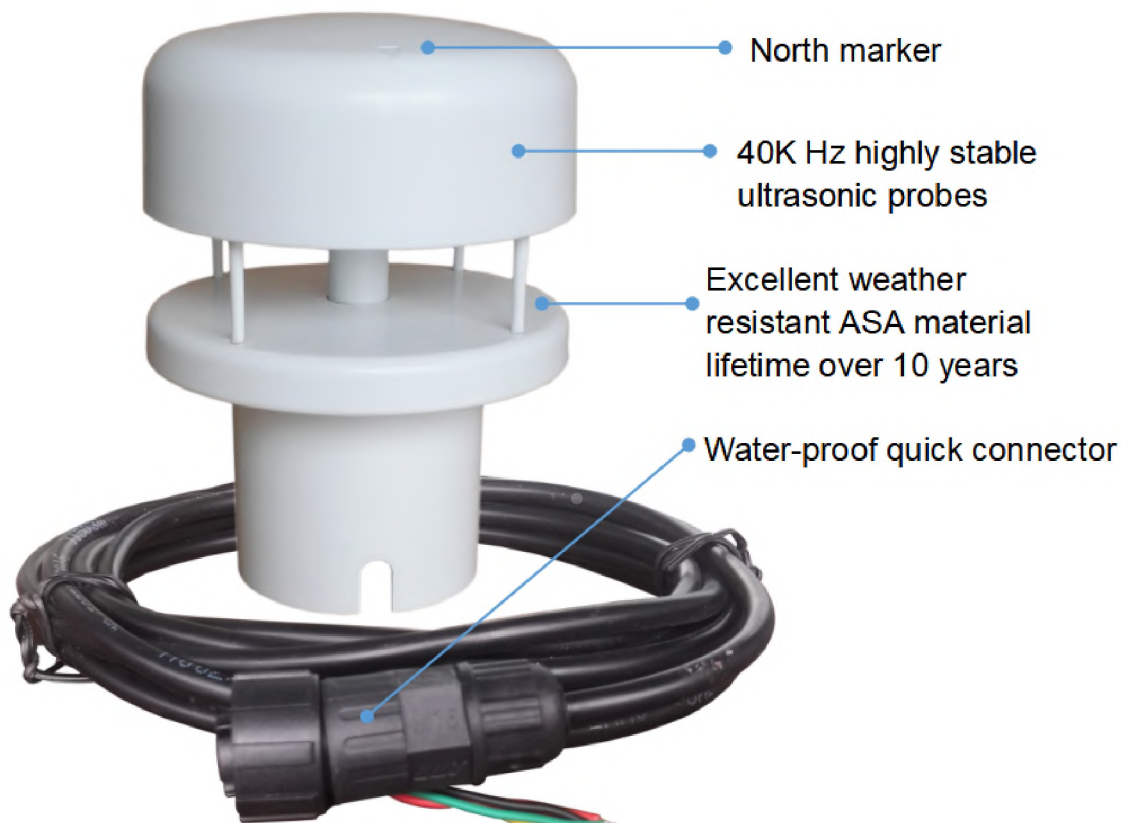

Магнитогорск (3519)55-03-13
Москва (495)268-04-70
Мурманск (8152)59-64-93
Набережные Челны (8552)20-53-41
Нижний Новгород (831)429-08-12
Новокузнецк (3843)20-46-81
Ноябрьск (3496)41-32-12
Новосибирск (383)227-86-73
Омск (3812)21-46-40
Орел (4862)44-53-42
Оренбург (3532)37-68-04
Пенза (8412)22-31-16
Петрозаводск (8142)55-98-37
Псков (8112)59-10-37
Пермь (342)205-81-47

Ростов-на-Дону (863)308-18-15
Рязань (4912)46-61-64
Самара (846)206-03-16
Саранск (8342)22-96-24
Санкт-Петербург (812)309-46-40
Саратов (845)249-38-78
Севастополь (8692)22-31-93
Симферополь (3652)67-13-56
Смоленск (4812)29-41-54
Сочи (862)225-72-31
Ставрополь (8652)20-65-13
Сыктывкар (8212)25-95-17
Сургут (3462)77-98-35
Тамбов (4752)50-40-97
Тверь (4822)63-31-35

Тольяти (8482)63-91-07
Томск (3822)98-41-53
Тула (4872)33-79-87
Тюмень (3452)66-21-18
Улан-Удэ (3012)59-97-51
Ульяновск (8422)24-23-59
Уфа (347)229-48-12
Хабаровск (4212)92-98-04
Чебоксары (8352)28-53-07
Челябинск (351)202-03-61
Череповец (8202)49-02-64
Чита (3022)38-34-83
Якутск (4112)23-90-97
Ярославль (4852)69-52-93

Киргизия (996)312-96-26-47

Россия (495)268-04-70

Казахстан (772)734-952-31

<https://chaosensor.nt-rt.ru> || crx@nt-rt.ru

Мини-метеостанция с ультразвуковым анемометром