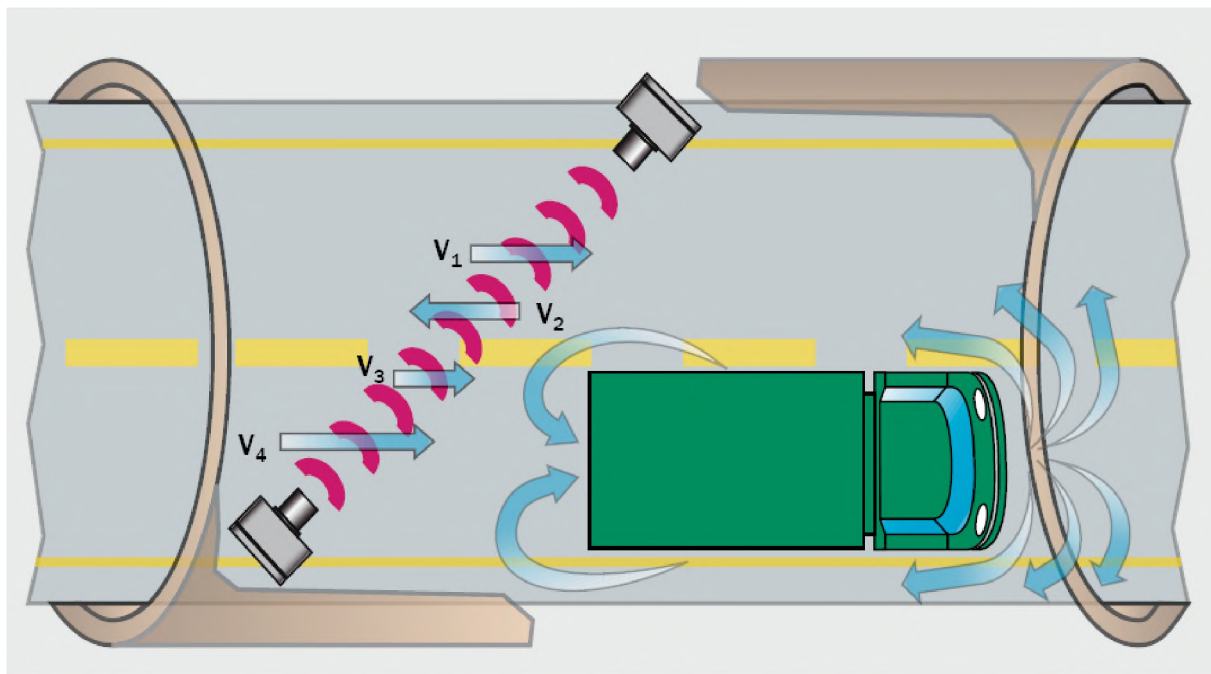

## Датчик скорости потока воздуха в туннеле перекрестного типа, детектор контроля скорости

### Key features

1. Cast aluminum body, anodized surface for harsh environments in the tunnel
2. Large sampling area, accurately reflect the air flow rate in tunnel
3. Ultrasonic measurement free from influence of ambient temperature
4. Non-contact detection, no moving parts, free of maintenance

### Specification

Principle	Ultrasonic time-difference technology
Installation	Wall of tunnel on opposite-side
Range	Wind speed -30m/s~30m/s
Sampling path	5m~50m
Accuracy	Wind speed $\pm 0.1$ m/s
Average Time	0.1 s
Relay output	2 ways dry-contact relay output
Digital interface	RS232,RS485
Analog output	4-20 mA output(load < 500 $\Omega$ )
Protocol	ModBus
Power supply	220VAC $\pm 10\%$ ,50Hz/60Hz
Protection Grade	IP66