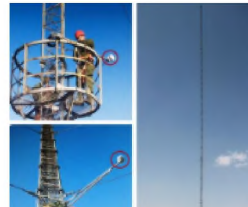

COMPACT DIMENSION
 LIGHT WEIGHT
 ZERO POWER CONSUMPTION
 LOW COST AFFORDABLE PRICE
 MAINTANANCE-FREE.
 EASY INSTALLATION
 HIGH ACCURACY
 FAST RESPONSE
 NO INERTIA

Photovoltaic farm

Traffic weather station